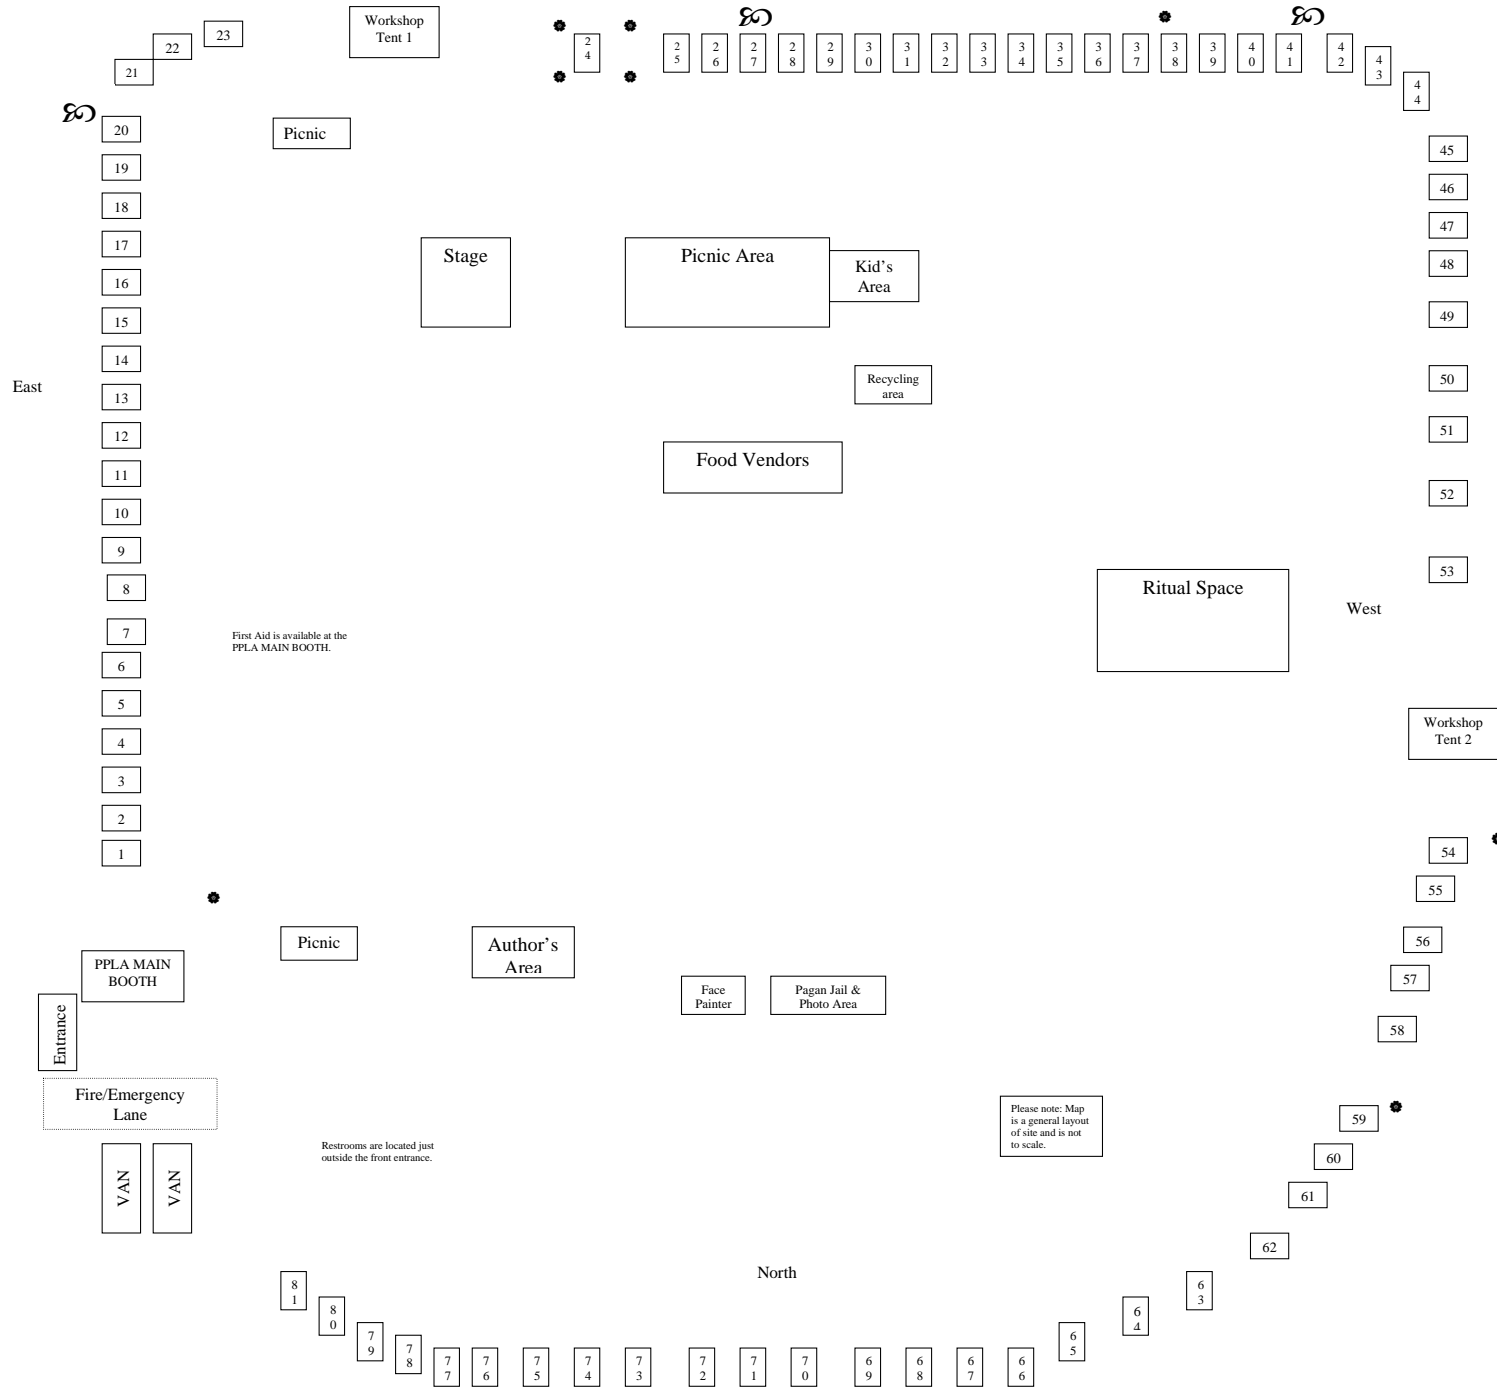

South

First Aid is available at the PPLA MAIN BOOTH.